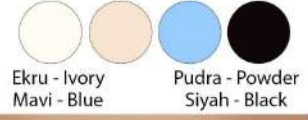

4411Set

Destekli - Push Up
75 -80 - 85 - 90 B

RENK	CUP	75 / S	80 / M	85 / L	90 / XL	95 / 2XL	100 / 3XL	105 / 4XL
EKRU	B	✓	✓	✓	✓			
MAVI	B	✓	✓	✓	✓			
PUDRA	B	✓	✓	✓	✓			
SIYAH	B	✓	✓	✓	✓