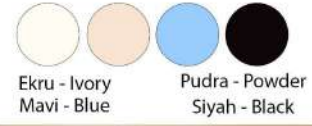

4511 Strapless Set

Destekli - Push Up
75 -80 - 85 - 90 B

RENK	CUP	75 / S	80 / M	85 / L	90 / XL	95 / 2XL	100 / 3XL	105 / 4XL
EKRU	B	✓	✓	✓	✓			
MAVI	B	✓	✓	✓	✓			
PUDRA	B	✓	✓	✓	✓			
SIYAH	B	✓	✓	✓	✓