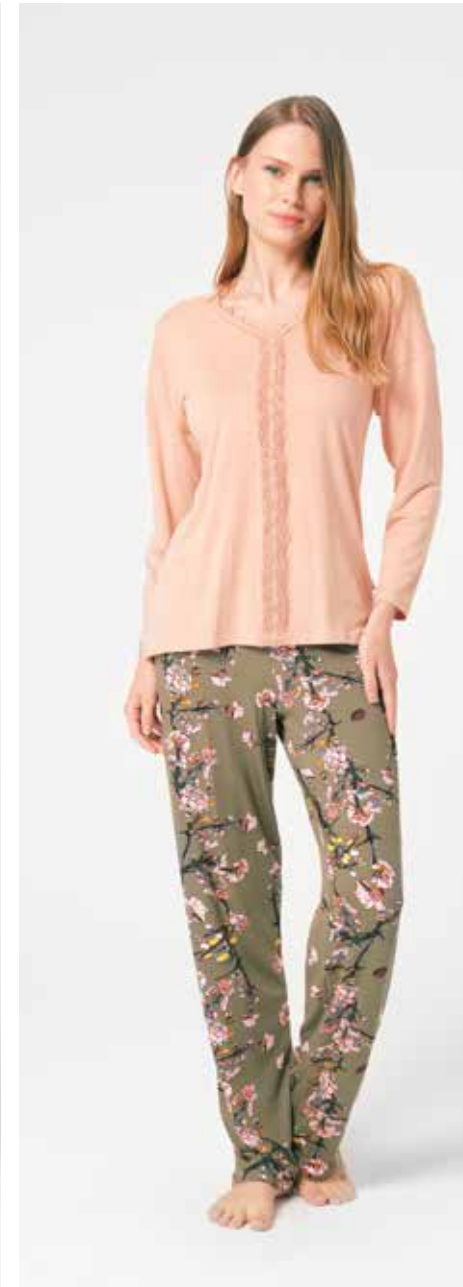

Pj Set
9843 | S-M-L-XL

Tshirt: 75% Viscose 20% Polyester 5% Elastane
Bottom: 92% Viscose 8% Elastane