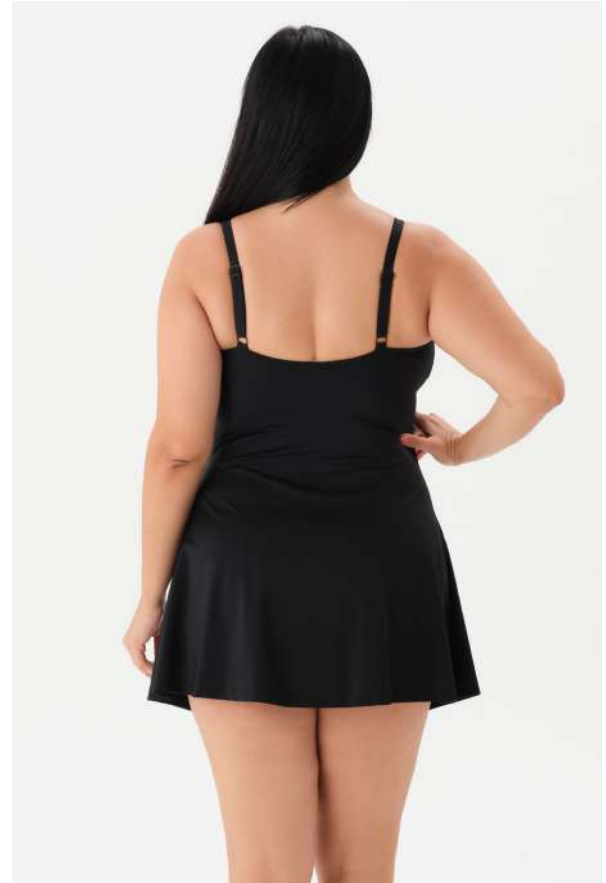

25SW97051EST
4056MY / Siyah
Mayo
Swimsuit
42-54