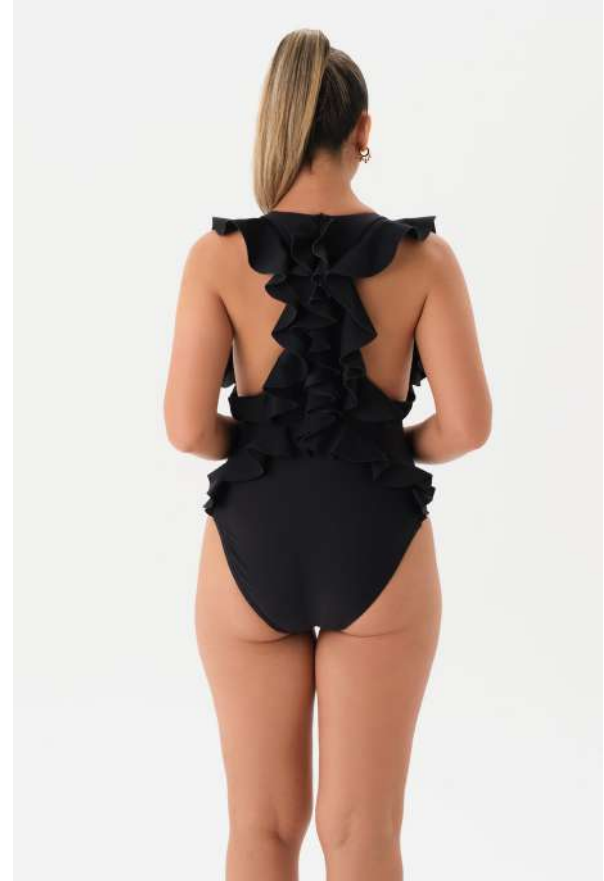

25SW97236EST
4384MY / Siyah
Mayo
Swimsuit
36 - 42

25SW97230EST
4378MY / Siyah
Mayo
Swimsuit
38 - 44

25SW37223EST
4352BK / Kahverengi
Bikini Takımı
Bikini Set
36-44

25SW97218EST
4353MY / Kahverengi
Mayo
Swimsuit
36 - 44