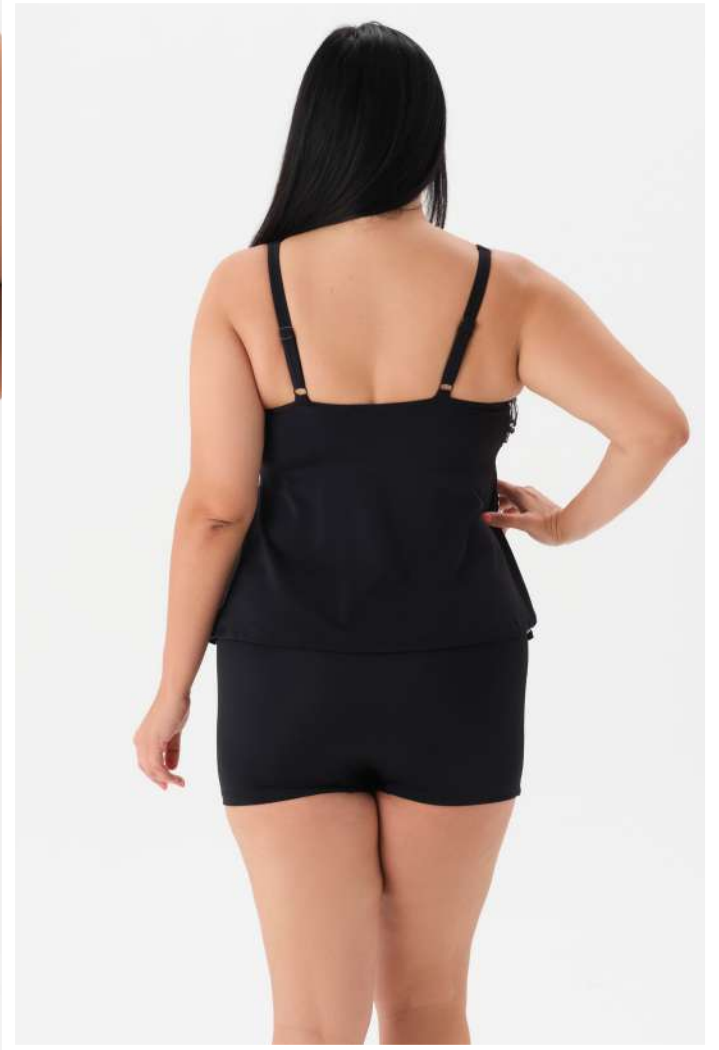

25SW97032EST
4102MY / Siyah
Mayo
Swimsuit
42-58

25SW97033EST

4103MY / Siyah

Mayo

Swimsuit

42-58

115

25SW37030EST
4109MY / Siyah
Mayo
Swimsuit
40-58