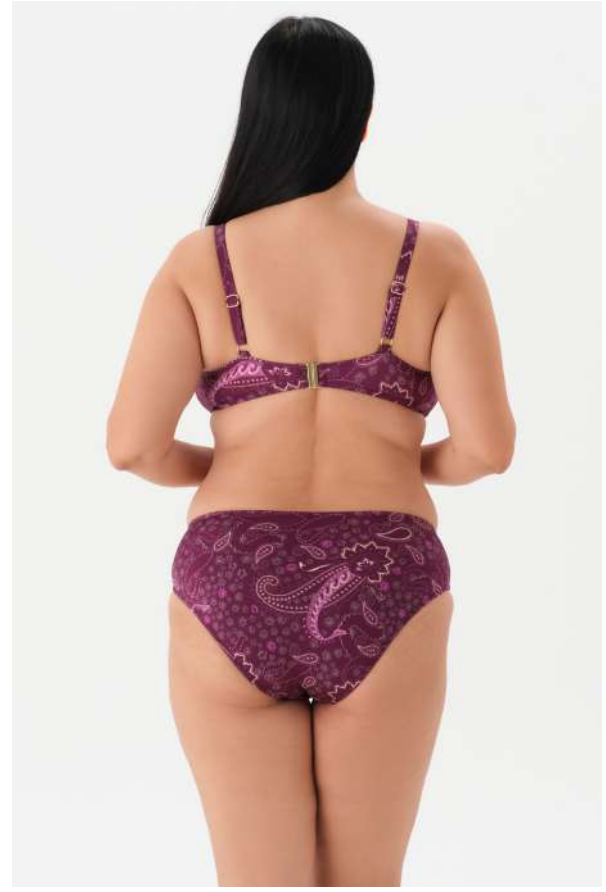

25SW37023EST
4093BK / Mürdüm
Bikini Takımı
Bikini Set
40-52