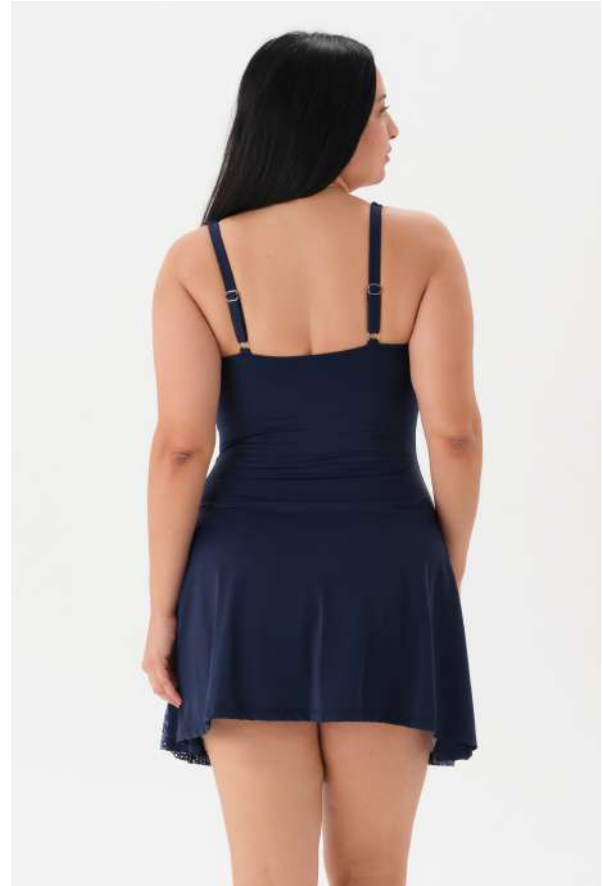

25SW97003EST
4003MY / Lacivert
Mayo
Swimsuit
40-52