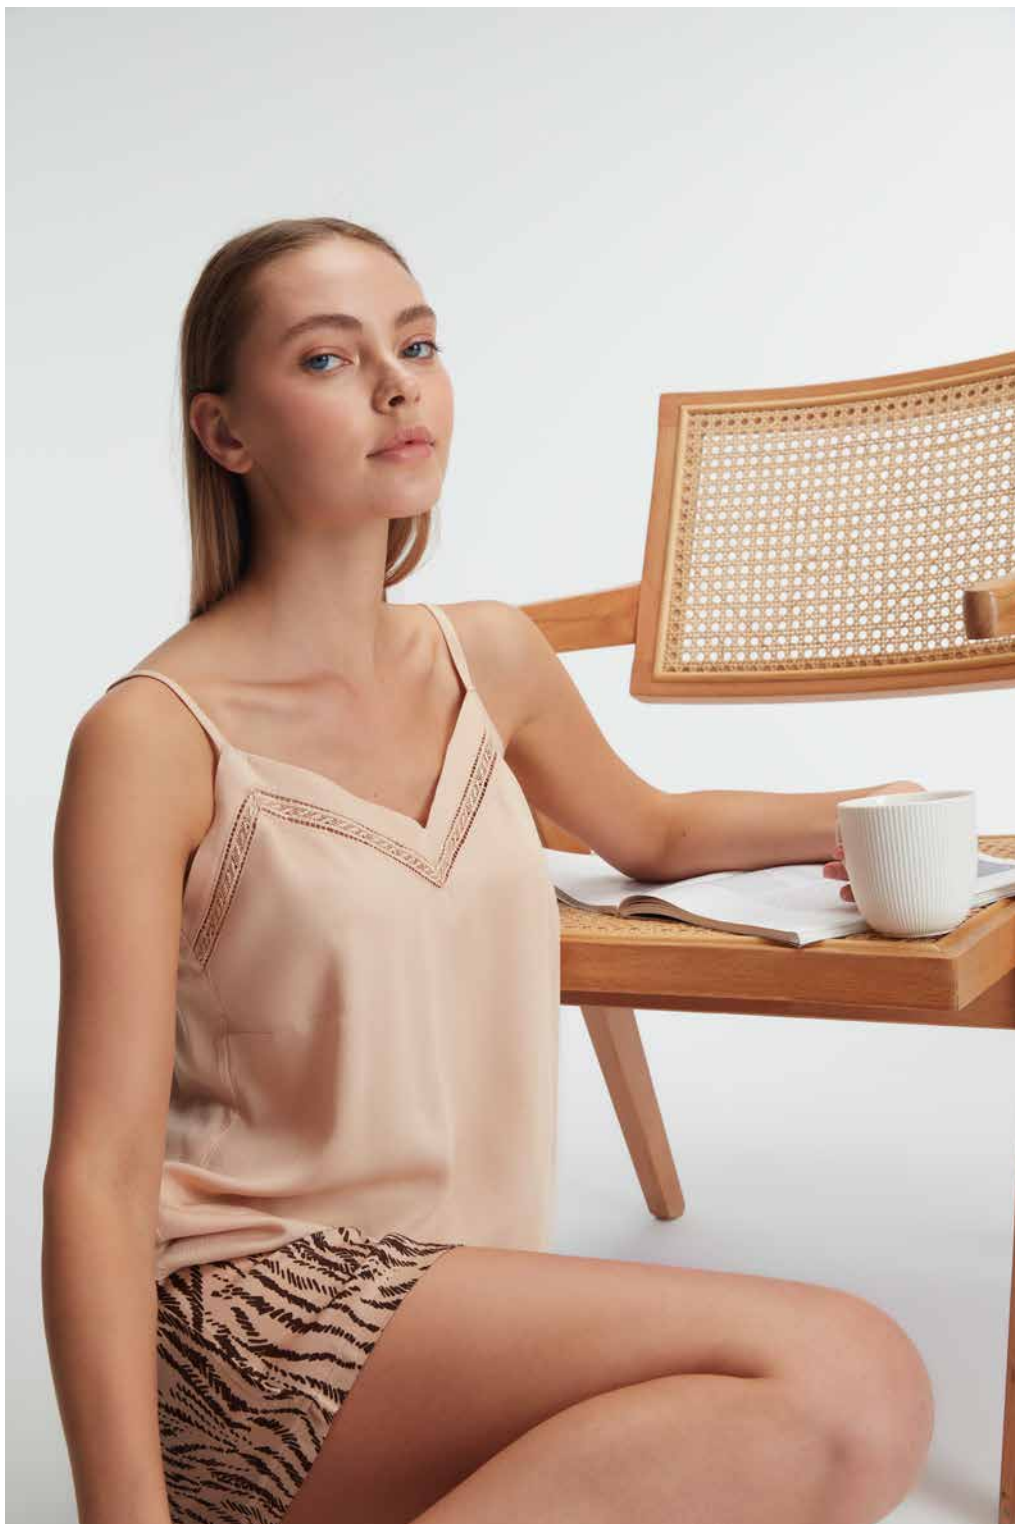

Pj Set

9898 | S/M/L/XL

Shirt + Shorts : %100 Viscose (Woven / Dokuma)

23

Short Set

9897 | S/M/L/XL

Top + Shorts : %100 Viscose (Woven / Dokuma)

Chemise Robe Set