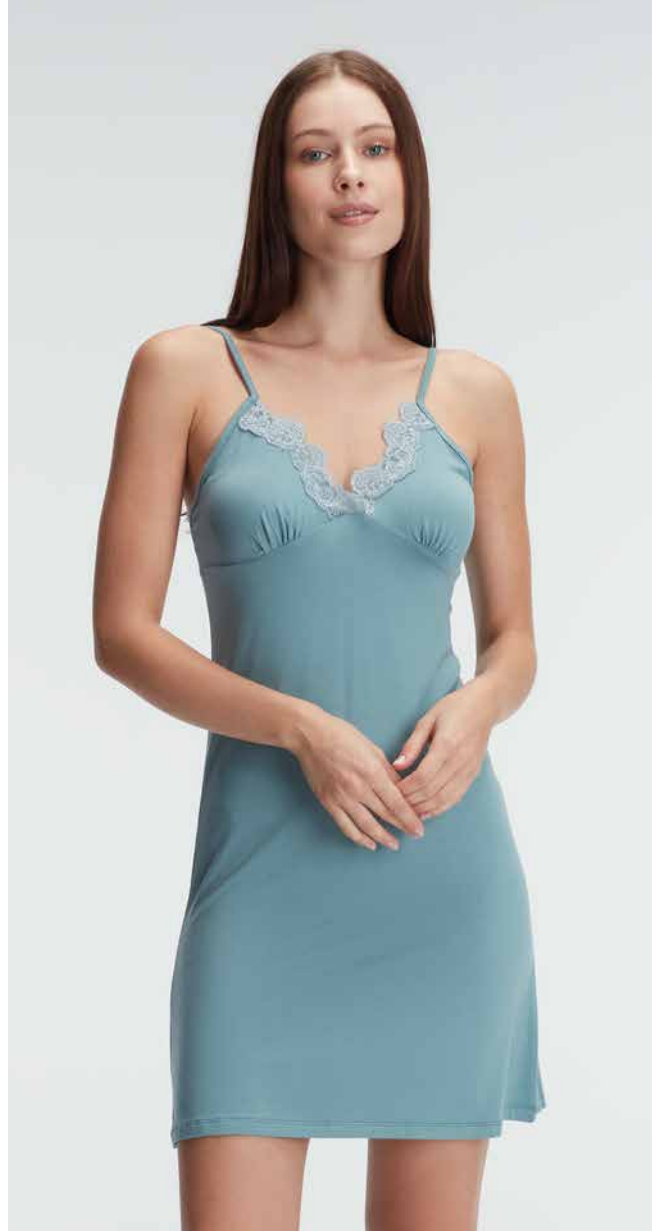

Pj Set

9898 | S/M/L/XL

Shirt + Shorts : %100 Viscose (Woven / Dokuma)

23

Short Set

9897 | S/M/L/XL

Top + Shorts : %100 Viscose (Woven / Dokuma)

Chemise Robe Set