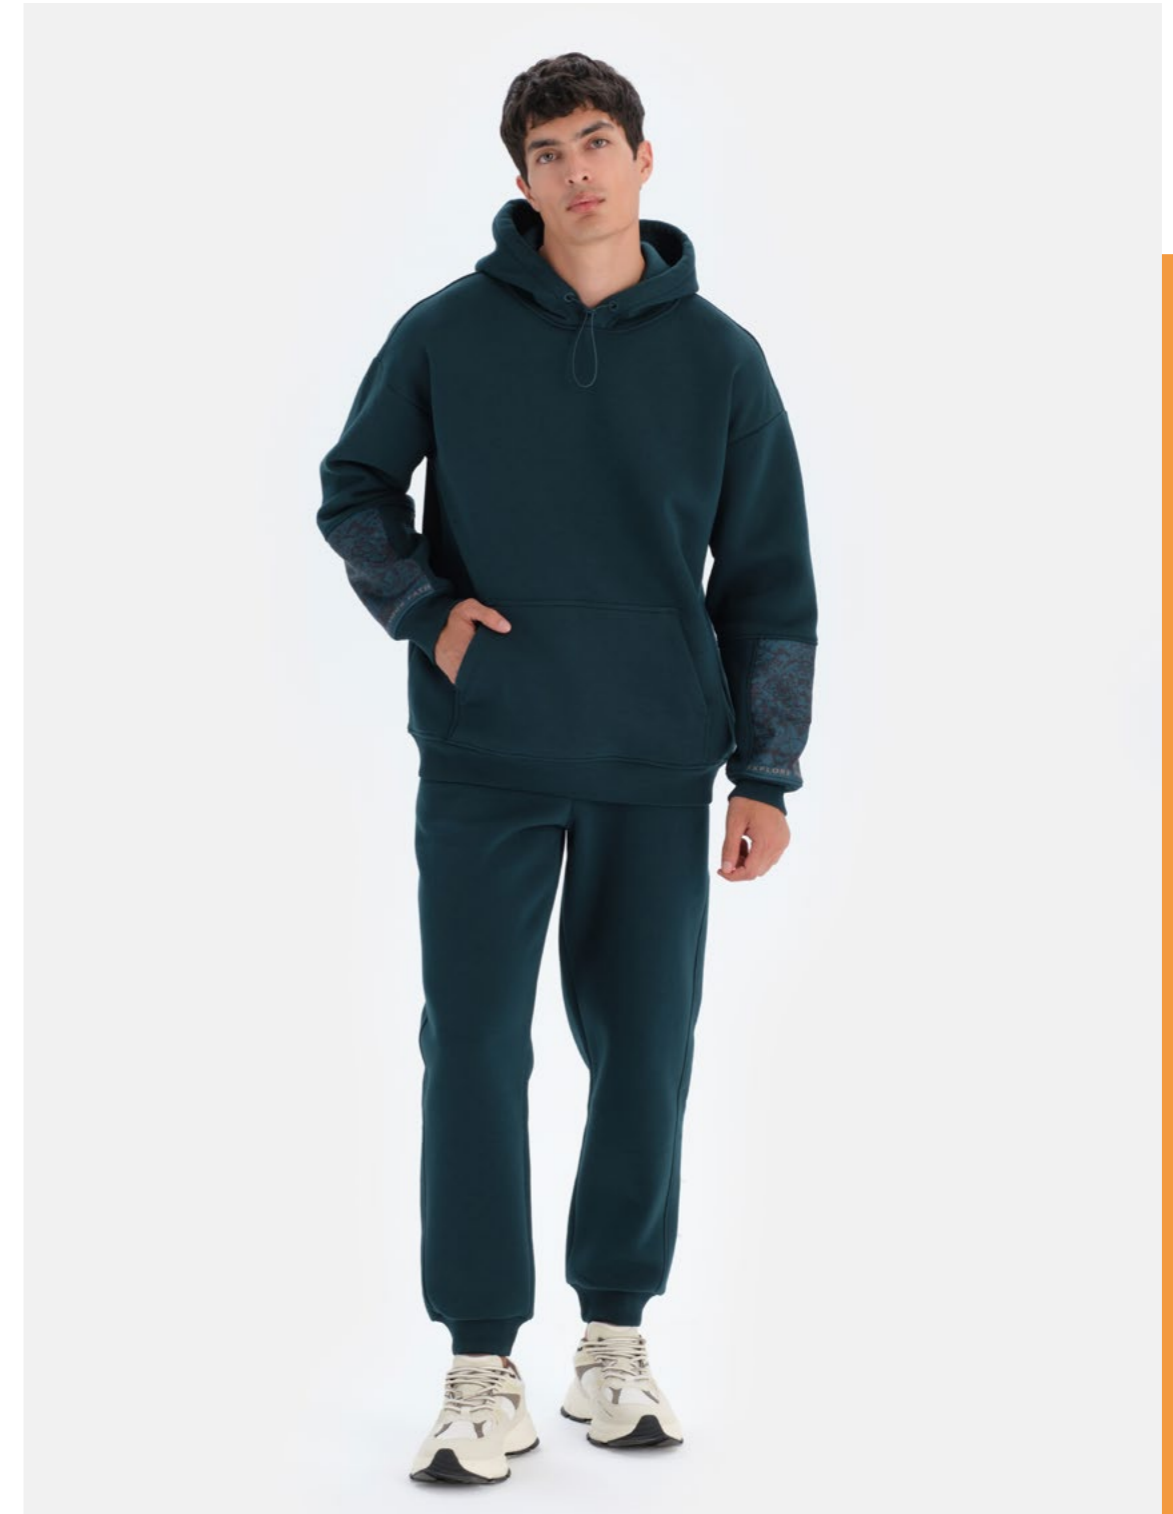

23WM16169AK

Eşofman Alt
Sweatpants

Koyu Yeşil
Dark Green

S-2XL