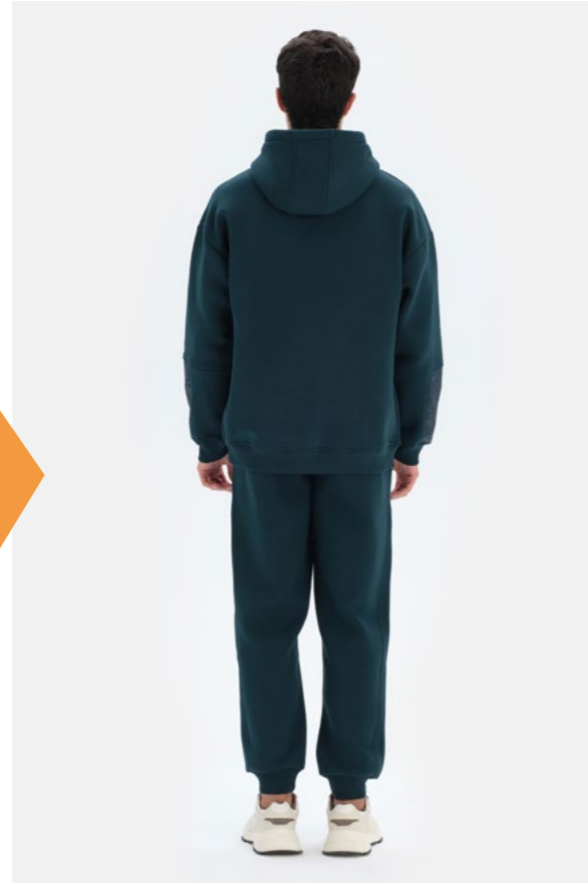

23WM12201AK

Sweatshirt
Sweatshirt

Koyu Yeşil
Dark Green

S-2XL

23WM16169AK

Eşofman Alt
Sweatpants

Koyu Yeşil
Dark Green

S-2XL