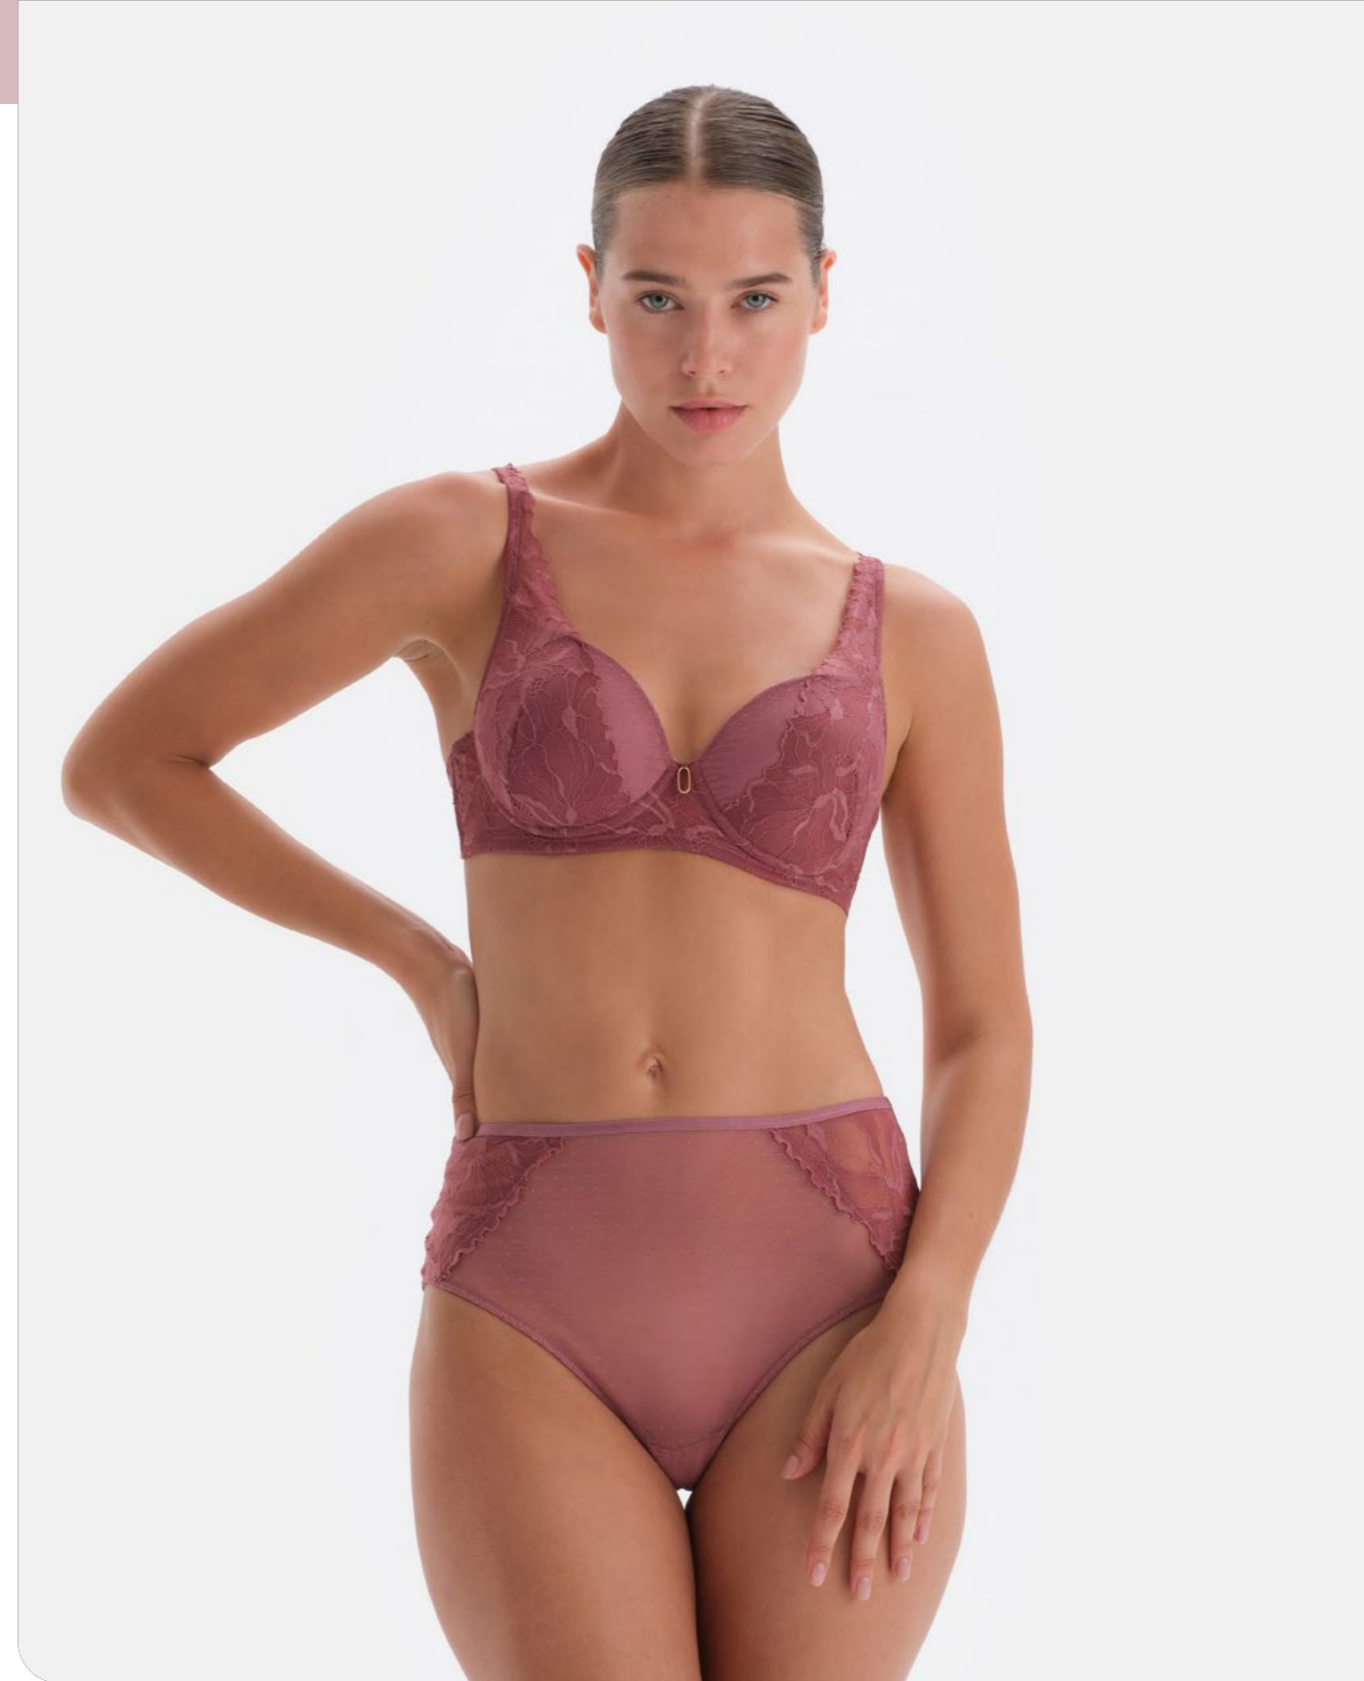

**23AW23331GY**Sütyen
Bra

75-90B/75-85C

Gül Kuruşu
Dusty Rose**23AW27415GY**Brazillian
Brazillian

S-XL

Siyah, Gül Kuruşu
Black, Dusty Rose

23AW27416GYBrief
Brief

S-2XL

Gül Kuruşu
Dusty Rose