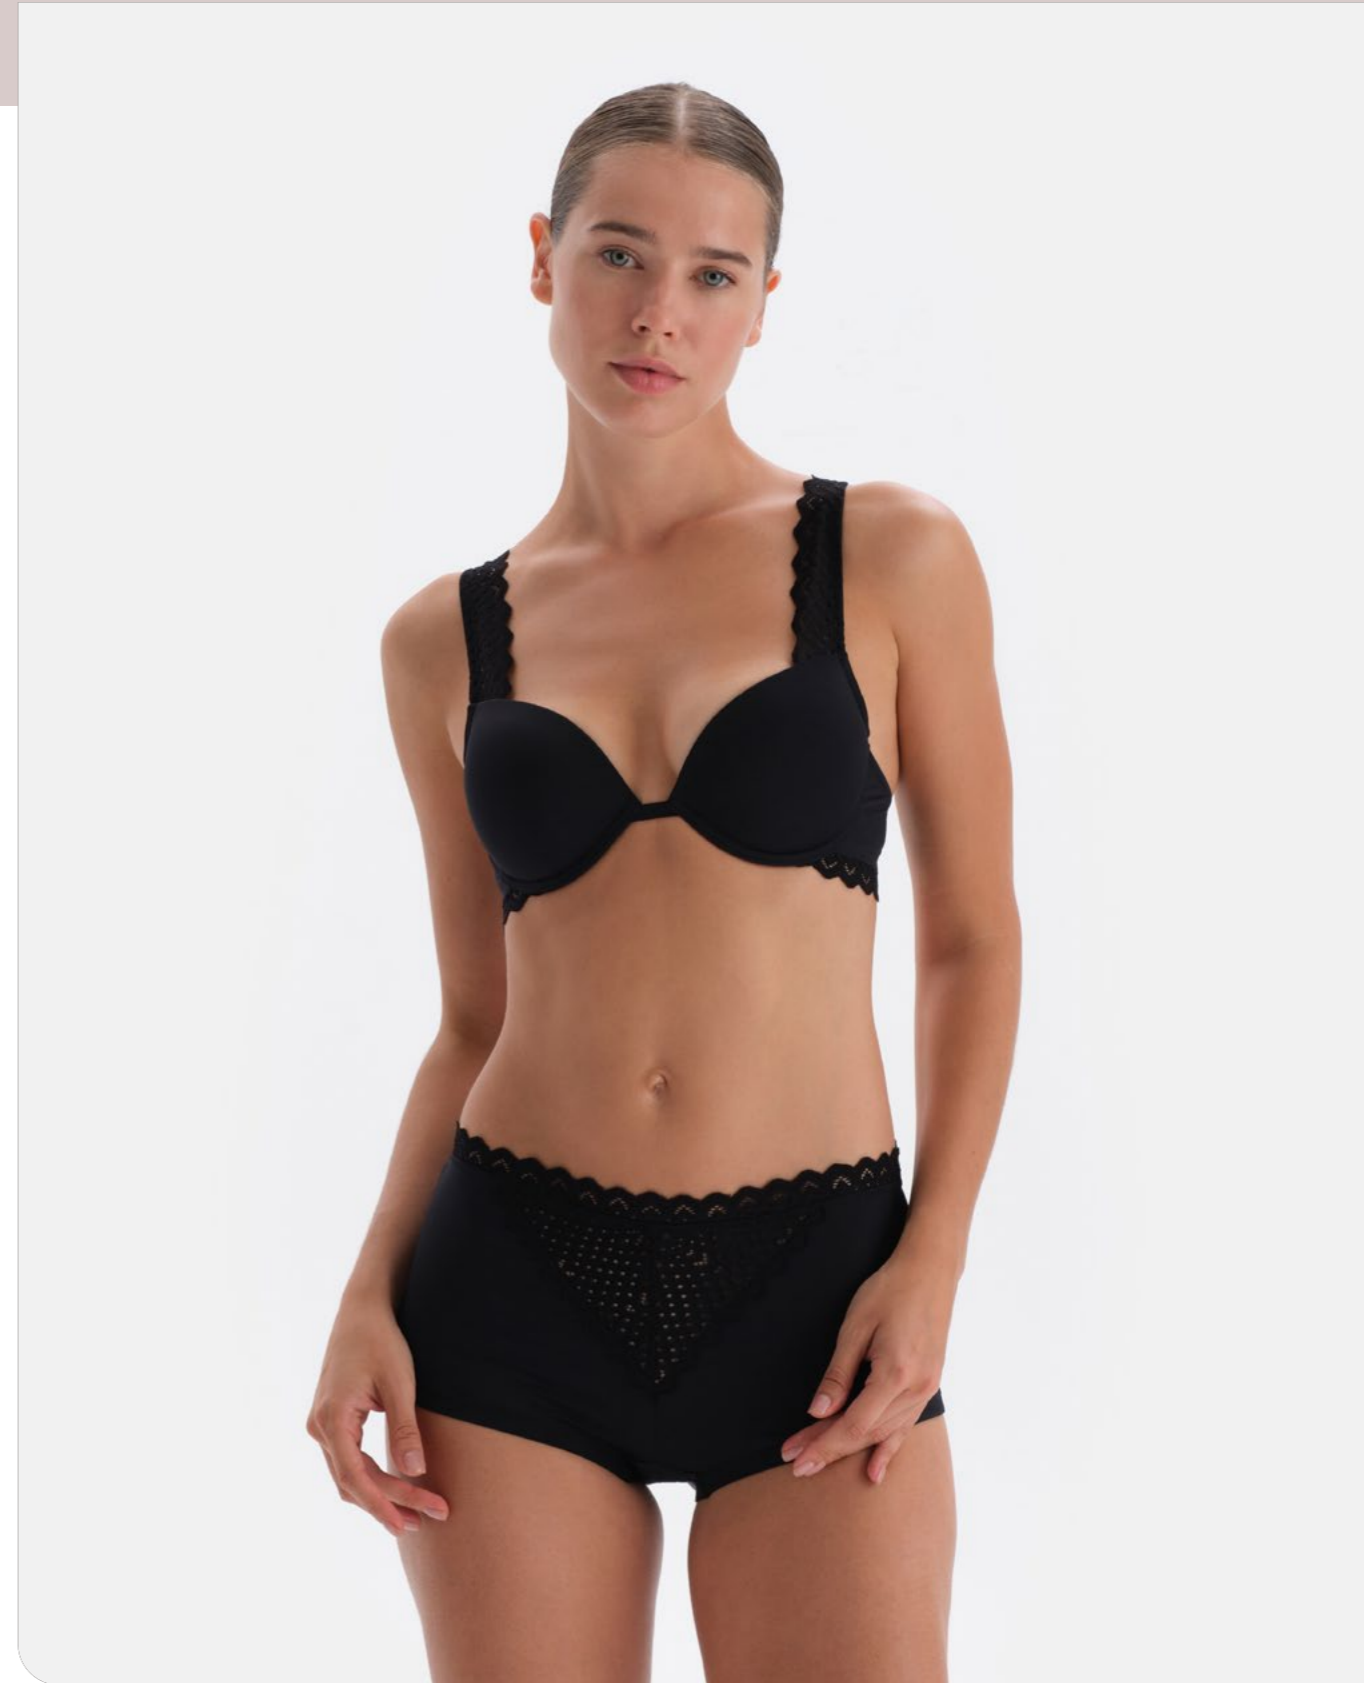

23AW27423MA

Boxer
Boxer

XS-2XL

Siyah
Black