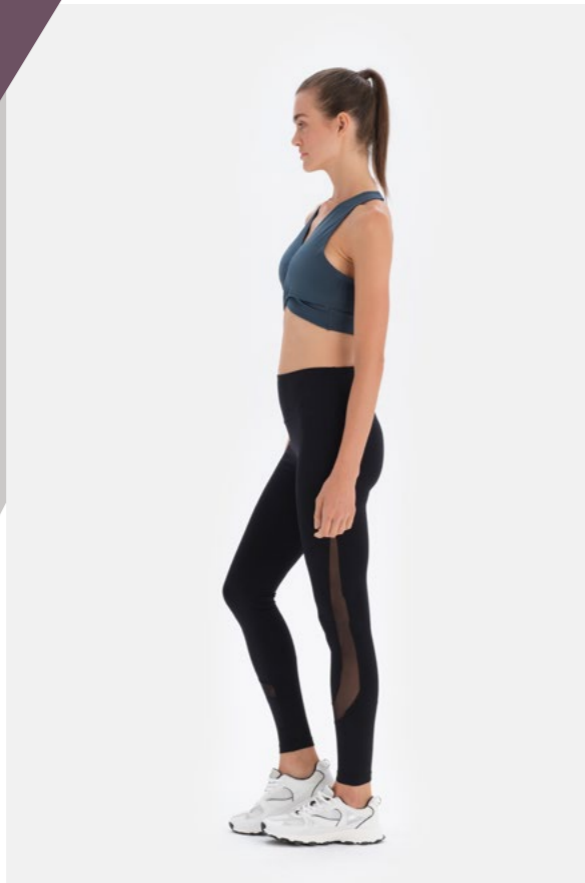

23WW13074BB

Sporcu Sütyeni
Sports Bra

Koyu Yeşil
Dark Green

XS-XL

23WW15242BB

Tayt
Tight

Siyah
Black

XS-XL