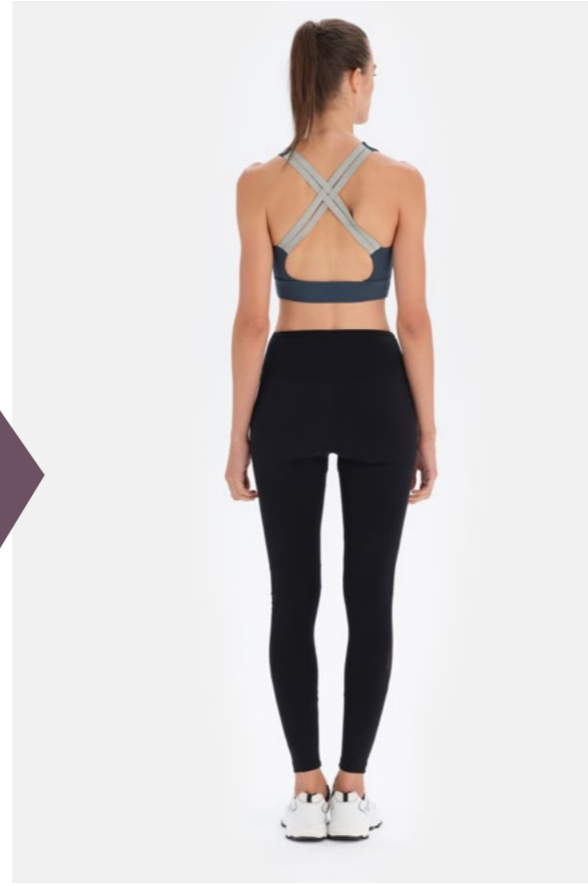

23WW13074BB

Sporcu Sütyeni
Sports Bra

Koyu Yeşil
Dark Green

XS-XL

23WW15242BB

Tayt
Tight

Siyah
Black

XS-XL