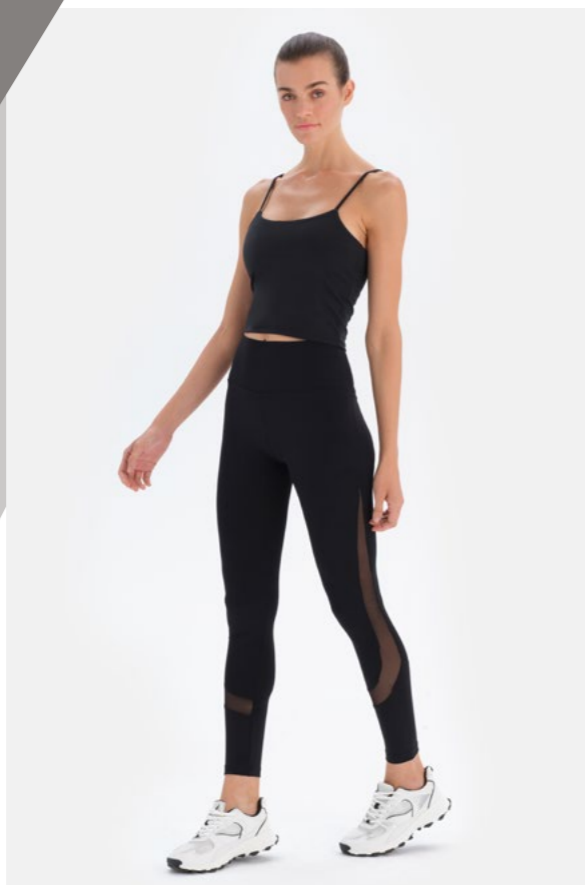

23WW11253BB

Atlet
Athlete

Siyah
Black

XS-XL