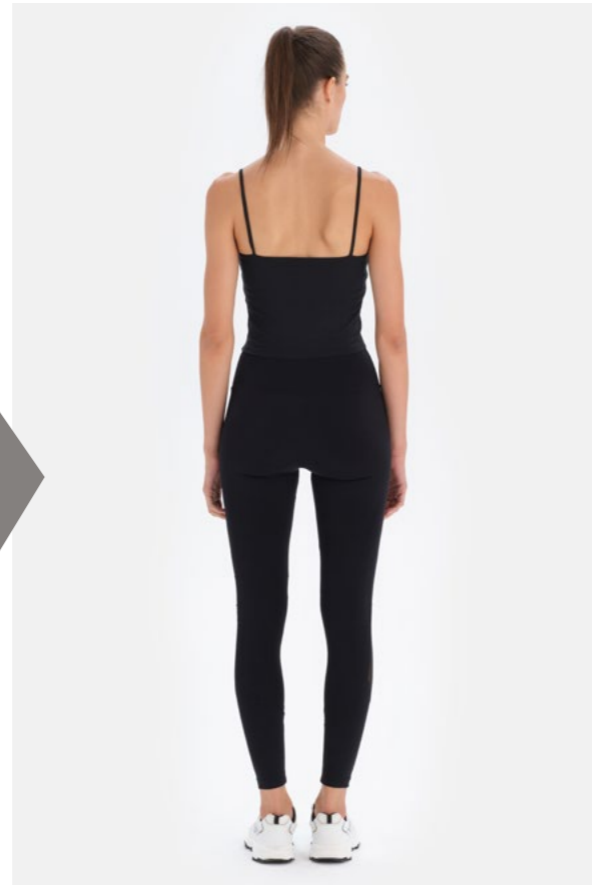

23WW11253BB

Atlet
Athlete

Siyah
Black

XS-XL