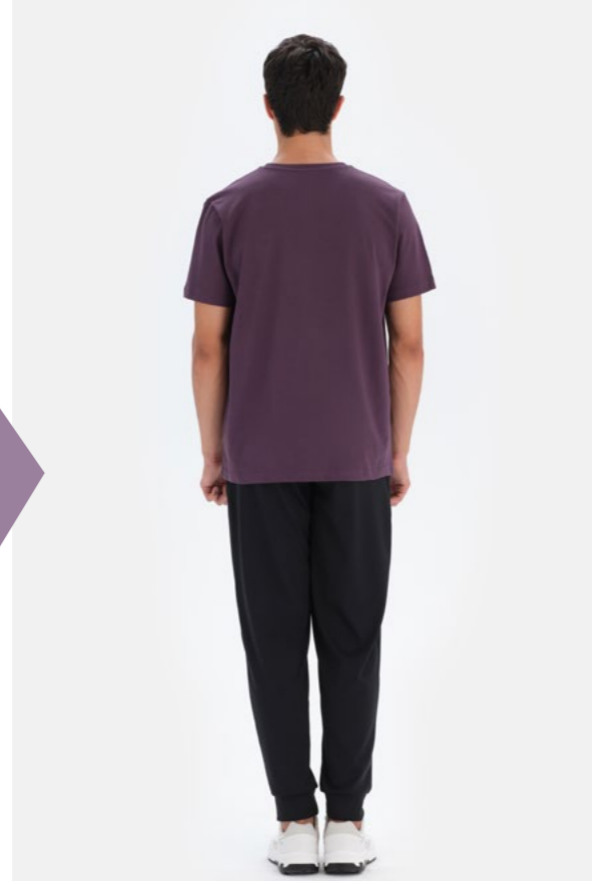

23WM12207AK

Tiřört
T-Shirt

Mürdüm
Plum

S-2XL