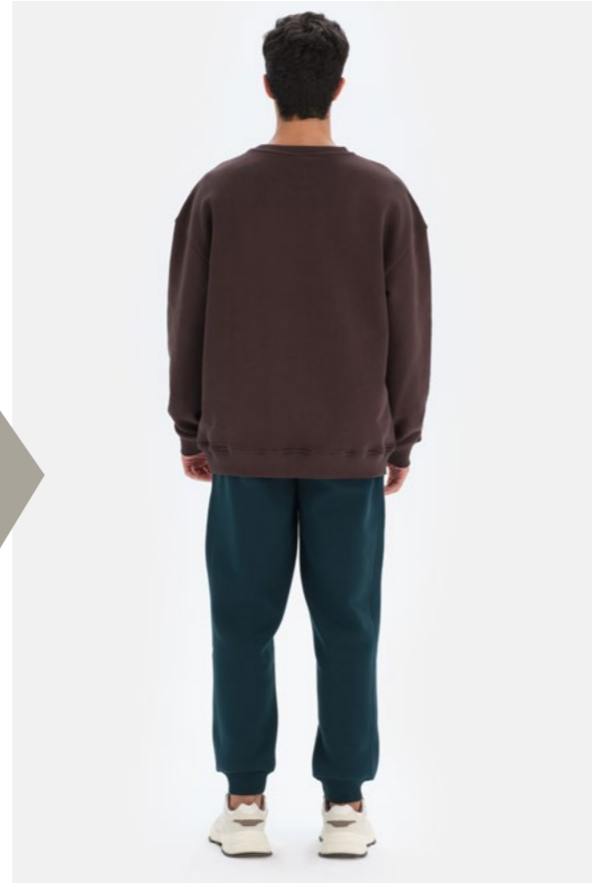

23WM12200AK

Sweatshirt
Sweatshirt

Koyu Kahve
Brown

S-2XL