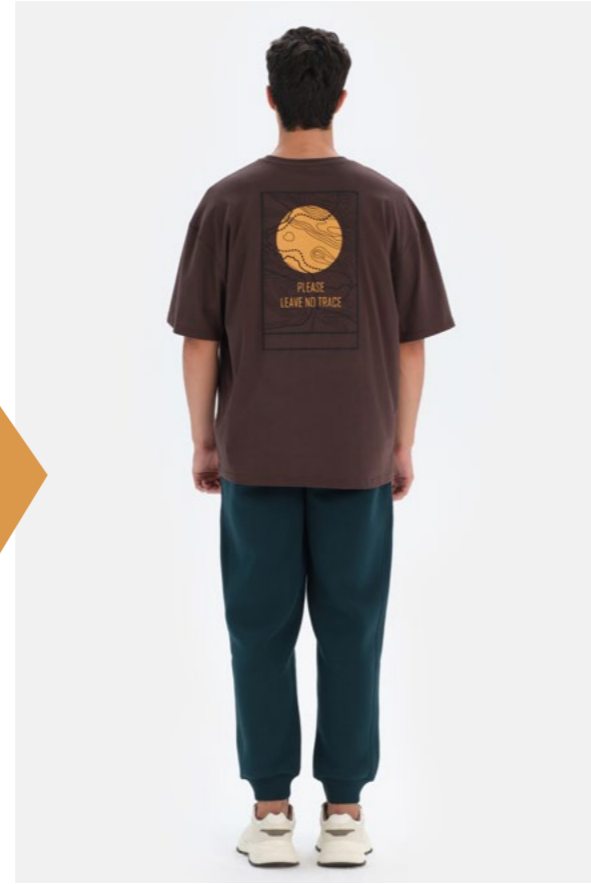

23WM12193AK

Tişört
T-Shirt

Koyu Kahve
Brown

S-2XL