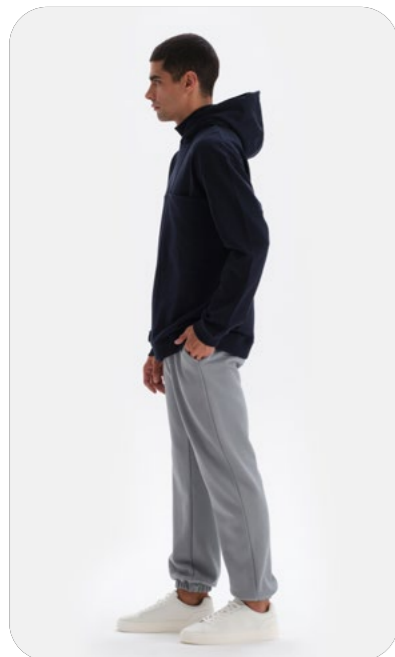

23WM16166ME

Pantolon
Pants

Füme
Smoked-Colored

S-XL

23WM12221ME

Sweatshirt
Sweatshirt

Lacivert, Bordo
Navy Blue, Claret Red

S-XL