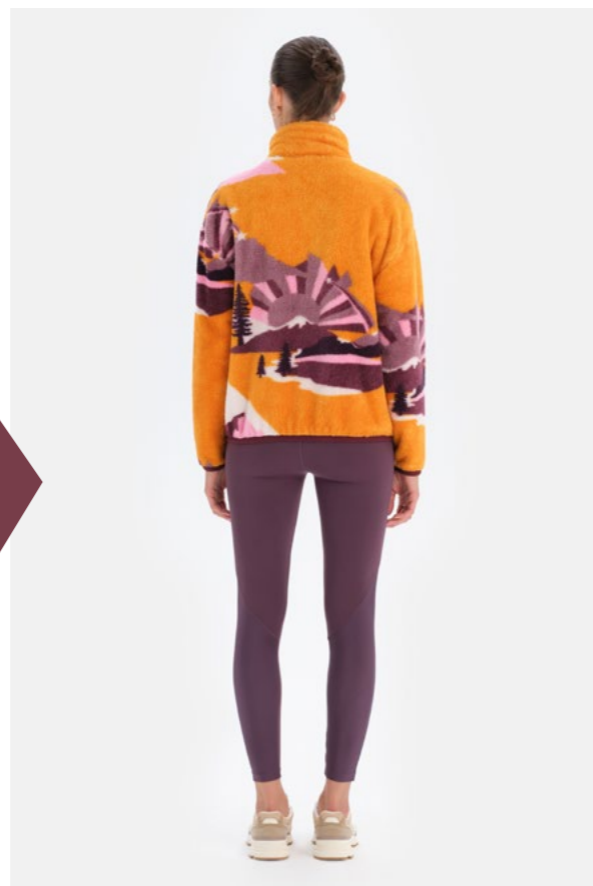

23WW77002BB

Polar Sweatshirt
Fleece Sweatshirt

Multicolor
Multicolor

XS-XL