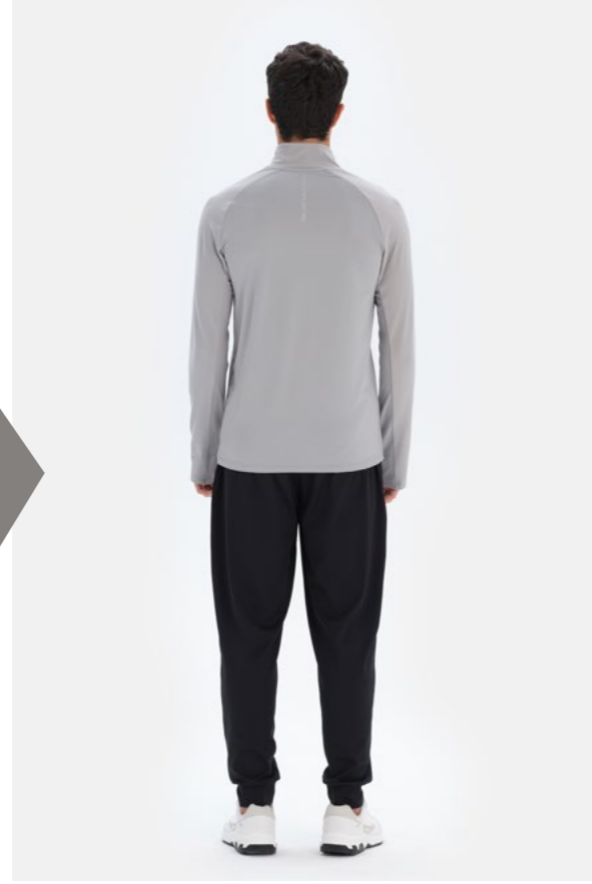

Polar Sweatshirt
Fleece Sweatshirt

Taş
Stone

S-XL

23WM16170AK

Polar Eşofman Alt
Fleece Sweatpants

Taş
Stone

S-2XL

**23WM12196AK**