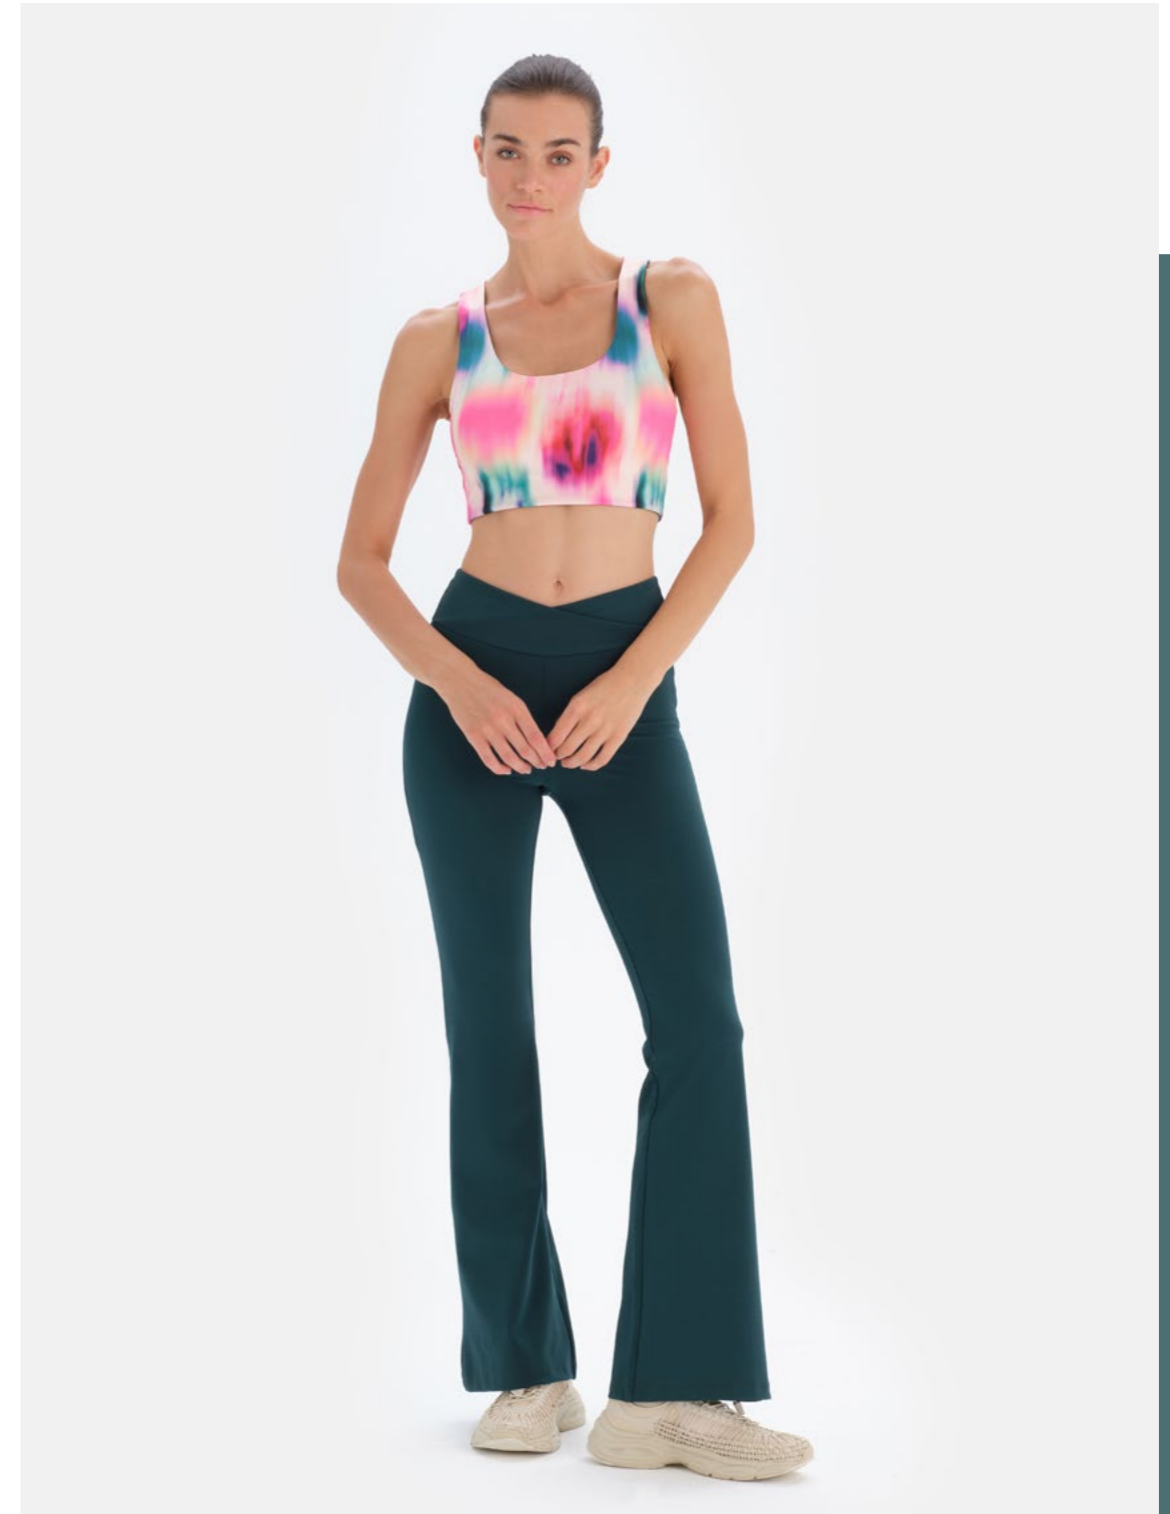

23WW13080BB

Çift Taraflı Sporcu Sütyeni
Reversible Sports Bra

Koyu Yeşil
Dark Green

XS-XL