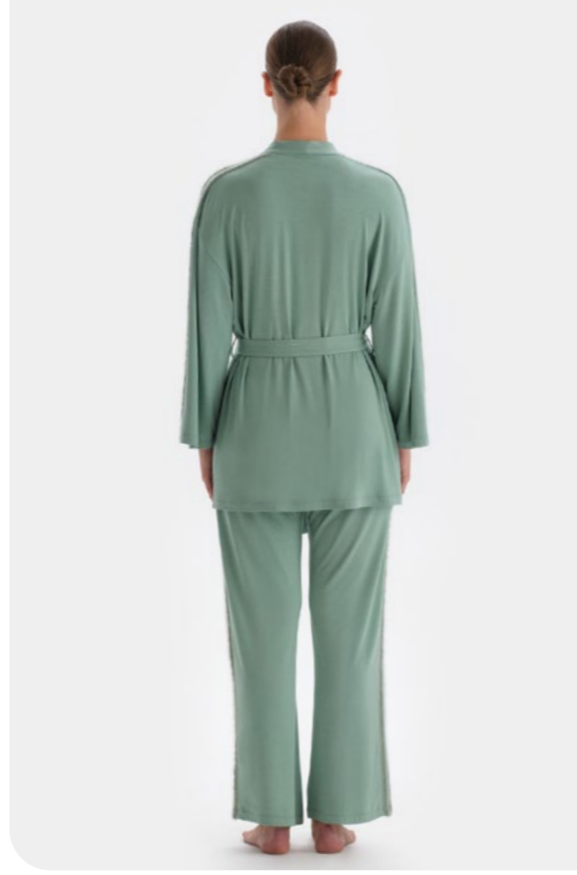

23AW11241GY

Sabahlık
Dressing Gown

XS-XL

Yeşil
Green